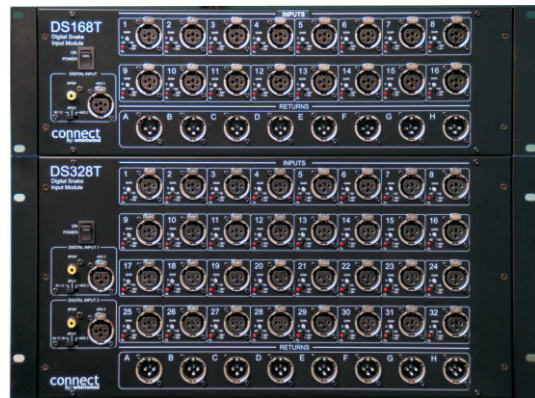

48 X 16 system with 2 Yamaha M7CL (with digital split)

1 DS168T and 1 DS328T on stage.

M7CL-48 w/3 MY16C-2II CobraNet cards at monitors.

Ethernet switch

Ethernet switch

M7CL-48 w/3 MY16C-2II CobraNet cards at F.O.H.