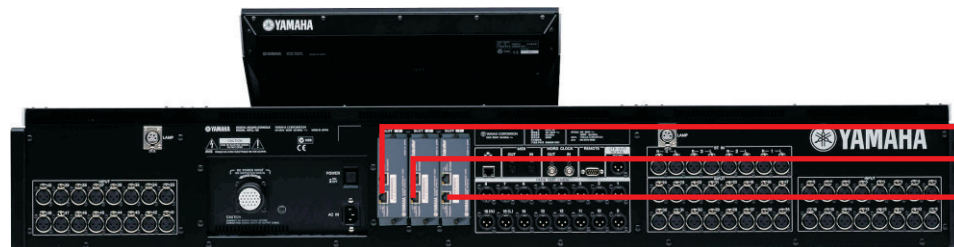

48 X 16 system with 2 Yamaha M7CL (with digital split)

1 DS168T and 1 DS328T on stage.

M7CL-48 w/3 MY16C-2II CobraNet cards at monitors.

Ethernet switch

Ethernet switch

M7CL-48 w/3 MY16C-2II CobraNet cards at F.O.H.