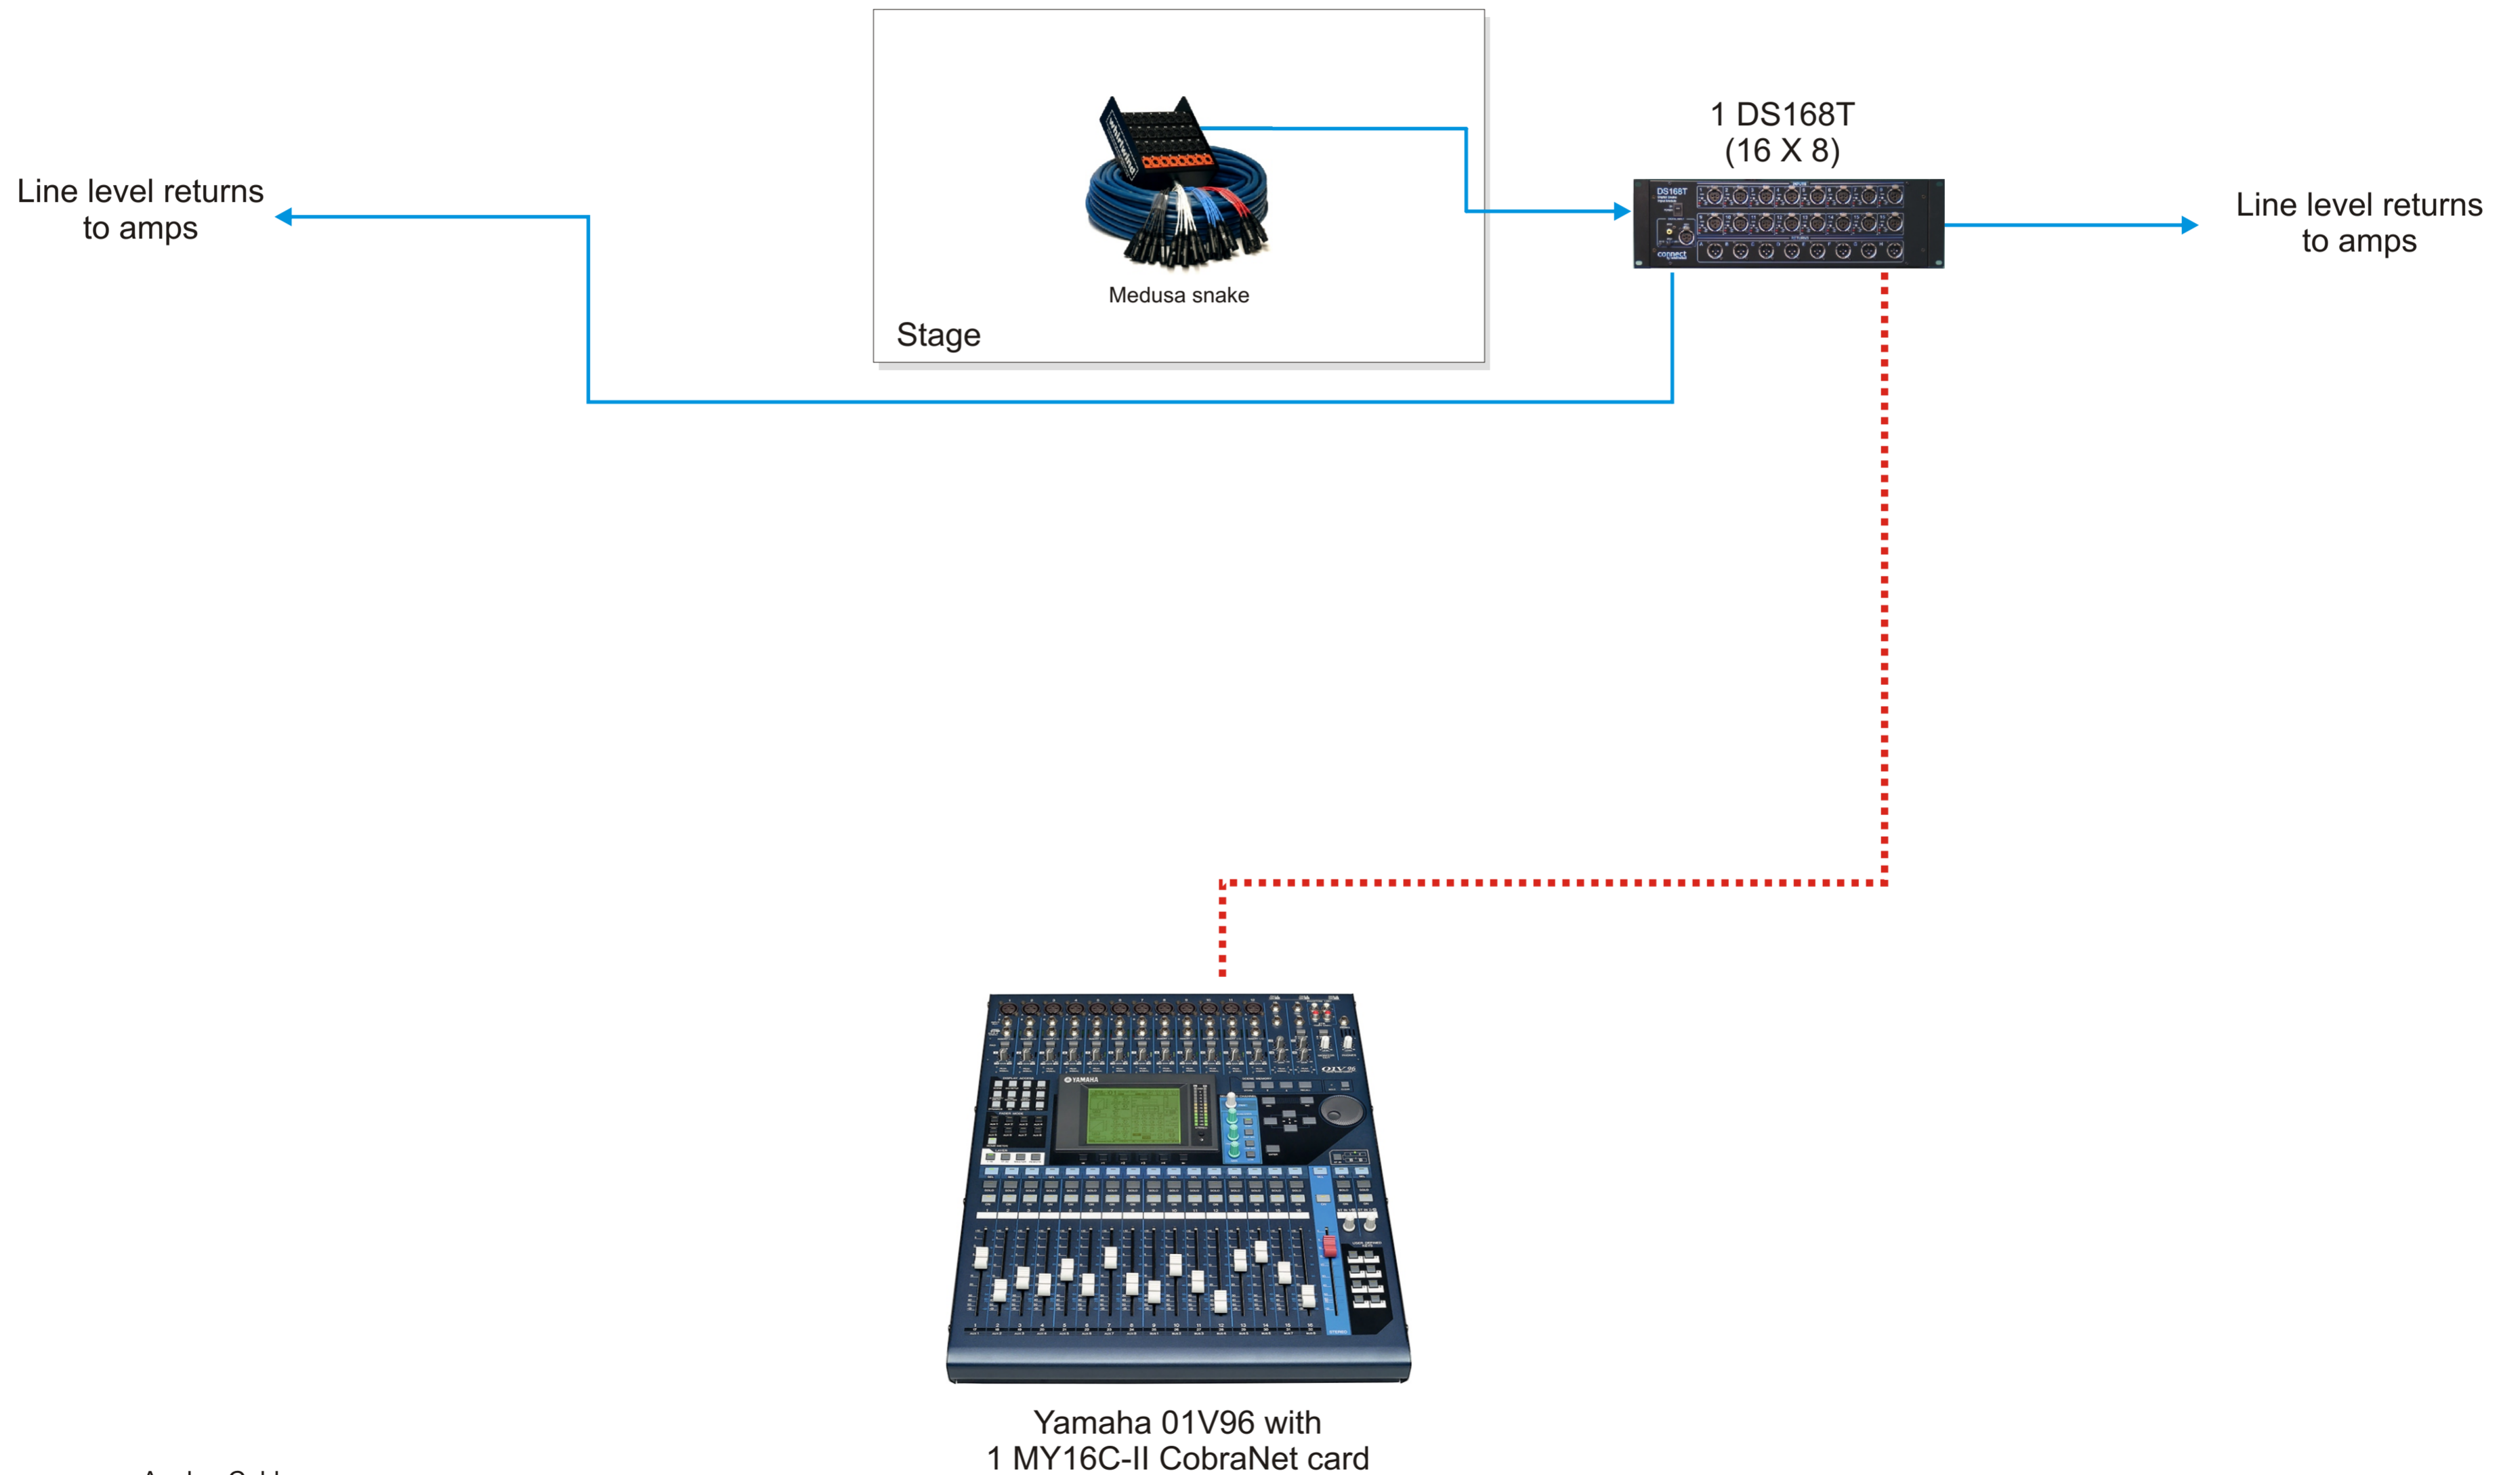

16 X 8 value system with digital console

— Analog Cables
- - - - - Cat 5 Cables (not to exceed 328 ft.)